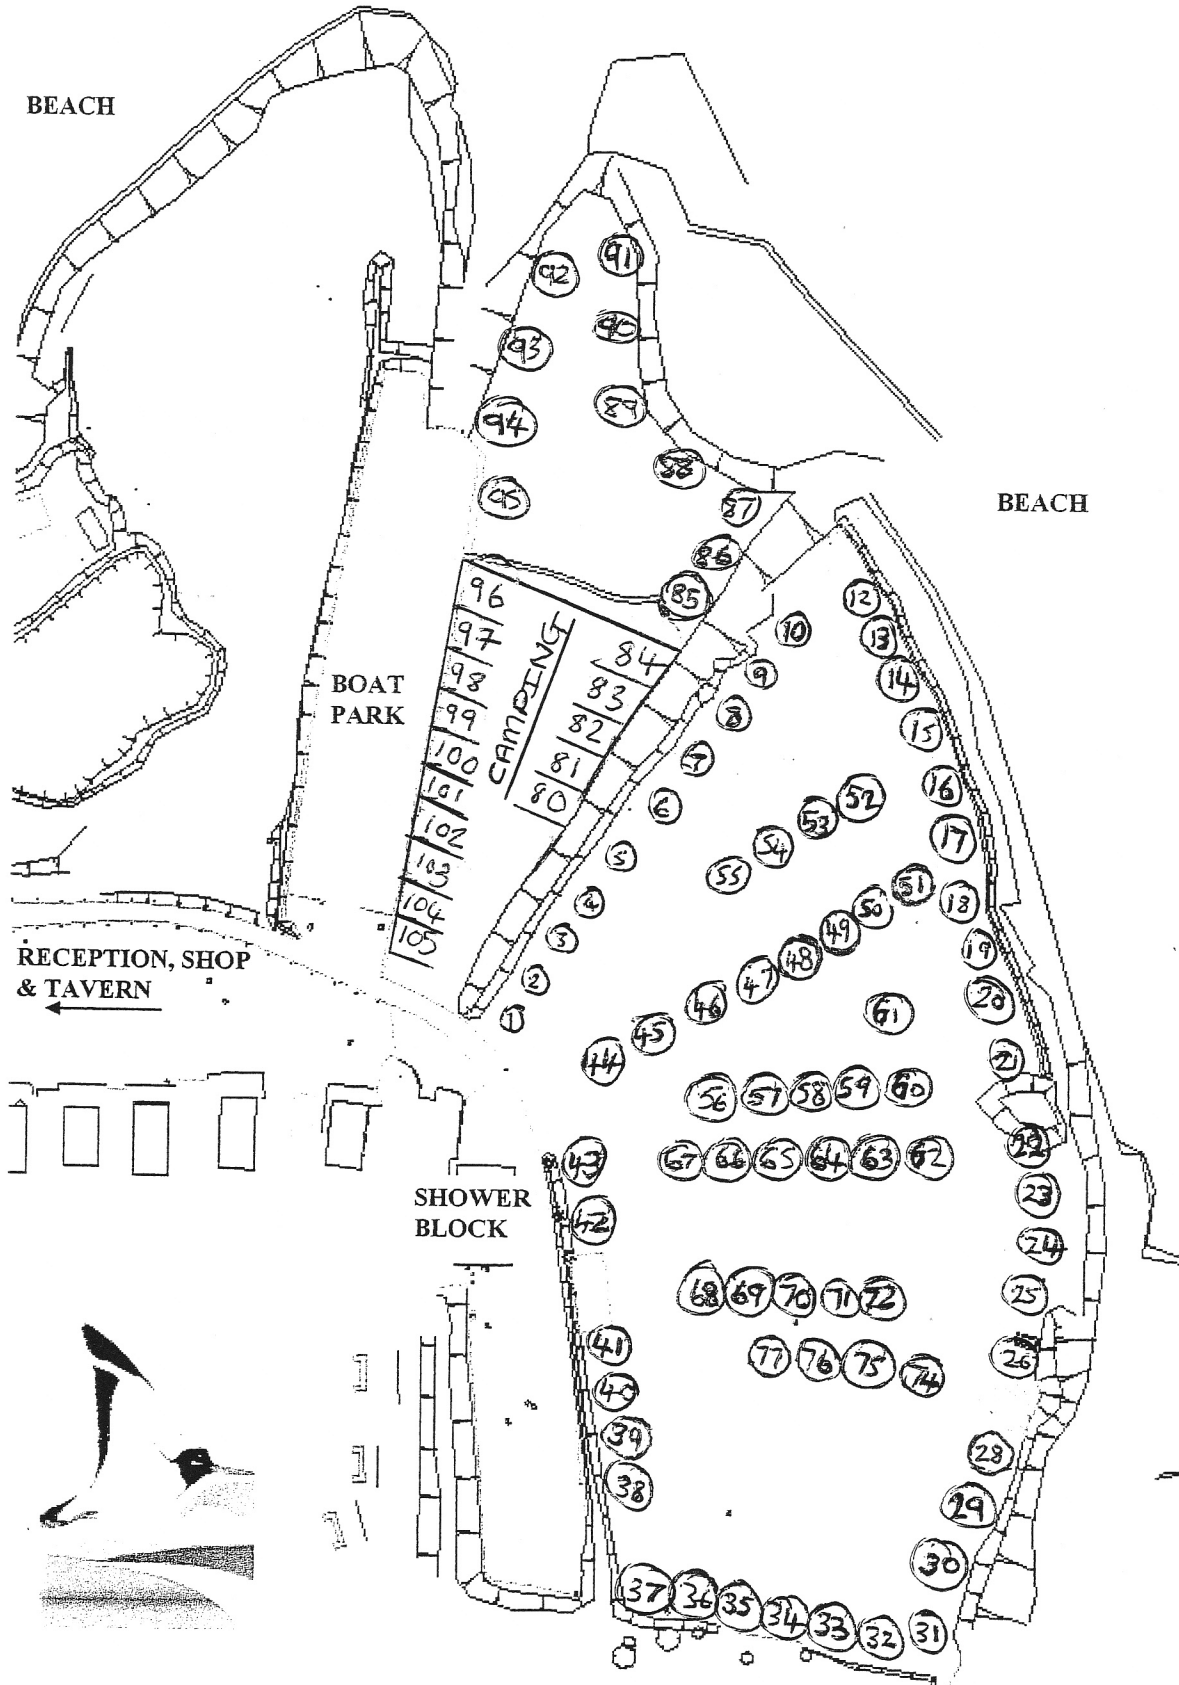

St David's Park

Seasonal Touring Pitch Layout

(APPROXIMATE LOCATIONS)

Seasonal Pitch Banding Allocations 2011

Platinum Pitch Numbers	Gold Pitch Numbers	Gold Pitch Numbers cont...	Short Stay Pitches
8	1	63	84
9	2	64	83
10	3	65	82
12	4	66	81
13	5	67	80
14	6	68	96
15	7	69	97
16	28	70	98
17	29	71	99
18	30	72	100
19	31	74	101
20	32	75	102
21	33	76	103
22	34	77	104
23	35	85	105
24	36	86	/
25	37	93	/
26	38	94	/
51	39	95	/
52	40	/	/
53	41	/	/
54	42	/	/
55	43	/	/
59	44	/	/
60	45	/	/
61	46	/	/
62	47	/	/
87	48	/	/
88	49	/	/
89	50	/	/
90	56	/	/
91	57	/	/
92	58	/	/